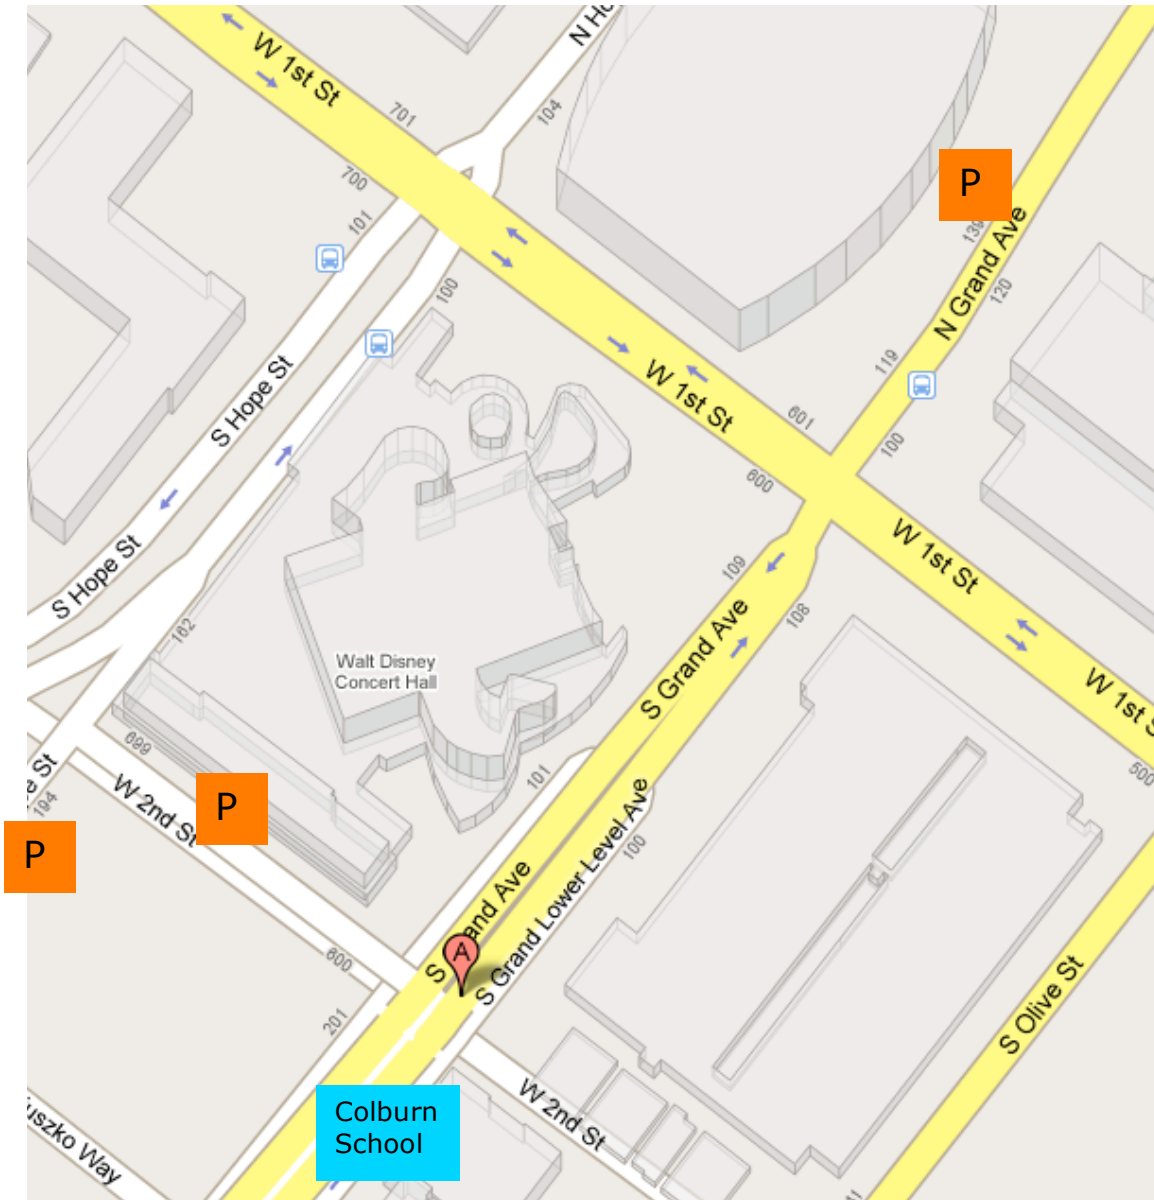

## PARKING FOR COLBURN SCHOOL OF MUSIC, ZIPPER HALL

### **Music Center and Disney Hall Parking - \$8.00\***

Entrances on W. 2<sup>nd</sup>, Lower S. Grand and 135 N. Grand (Dorothy Chandler Pavilion)

### **Joe's Parking (outdoor lot) - \$6.00\***

200. S. Hope – corner of Hope and Kosciusko Way